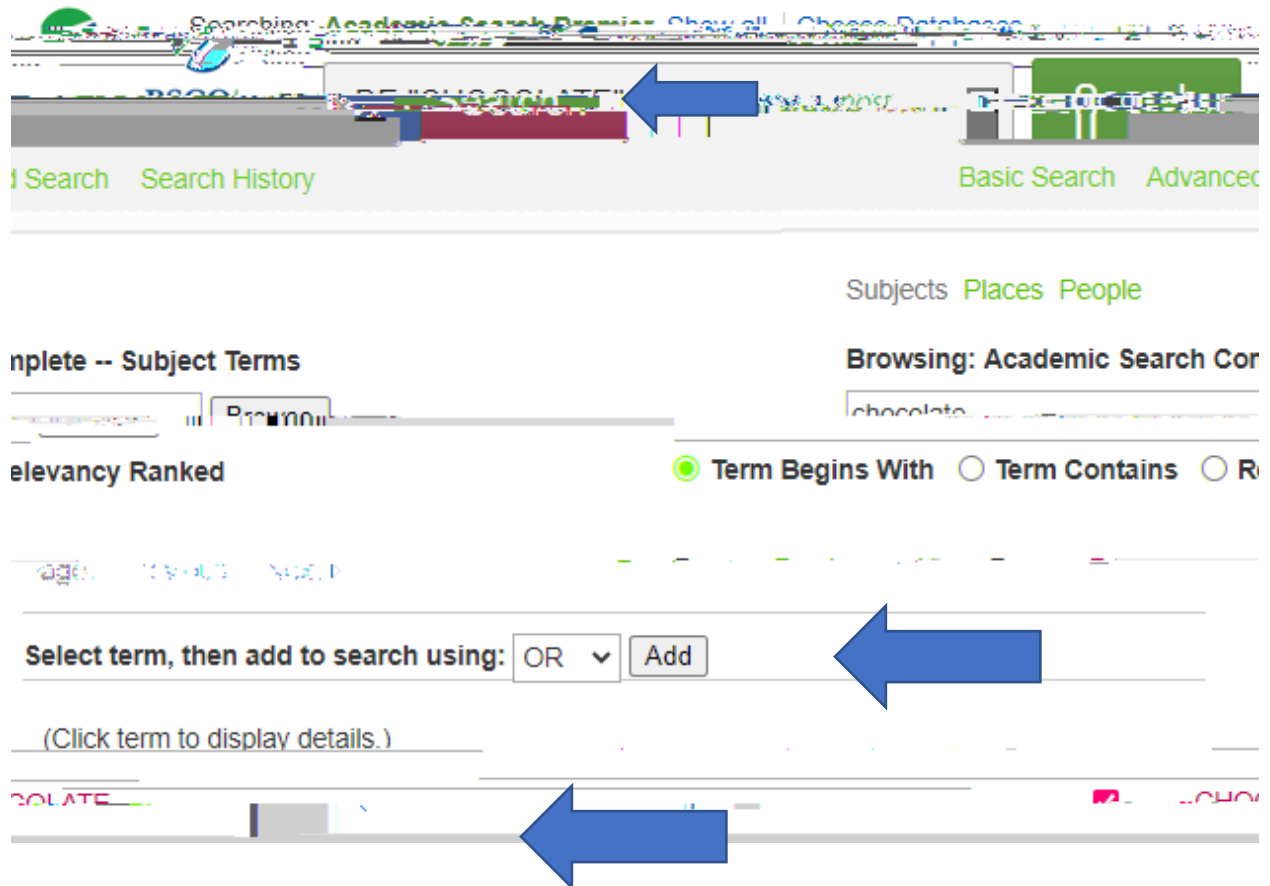

## Bibliographic information

In the next image, the bibliographic information of the ebook is displayed. Here, the title of the book, the author, publication information and description or summary are found. These are important for researchers to look at. And, the Subjects now have a link. Click the link and the search engine will display all items in the collection that have the same subject heading.

1 - 1 of 1 results

1 - 1 of 1 results

1 - 1 of 1 results

1 - 1 of 1 results

1 - 1 of 1 results

Check the box next to a term, check the add button to populate the search bar for a search. Click Search button and a subject term search is performed. All items that have been labelled Chocolate will be displayed on the results screen. Note: The DE is a command recognized by the search engine to perform a search for subject in EBSCO.

### Suggestions

1. Try using this technique the next time you're having difficulties finding relevant results
2. Try using Boolean operators to further limit or refine results.